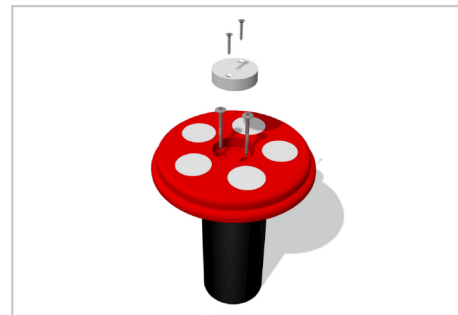

Product Information

Toadstool Seat

Recycled Post

Uninstalled View

Fixing Method

Blue

Orange

Green

Violet

Age Range:	2+ Years
Largest Part:	Post (ϕ 120 x 600mm)
Heaviest Part:	Post (Approx. 6.5kg)
Total Weight:	Approx. 9kg
Minimum Space:	None applicable. British and European Standard (BS EN 1176)
Surfacing :	None applicable. British and European Standard (BS EN 1176)

Material: **Recycled Plastic** - Recycled plastic post with textured finish
Design Panel - High Density Polyethelene (HDPE) with orange peel texture finish

Colour Choices: **Recycled Plastic** - Black
Design Panel - Red, Blue, Orange, Green or Violet with White Spots