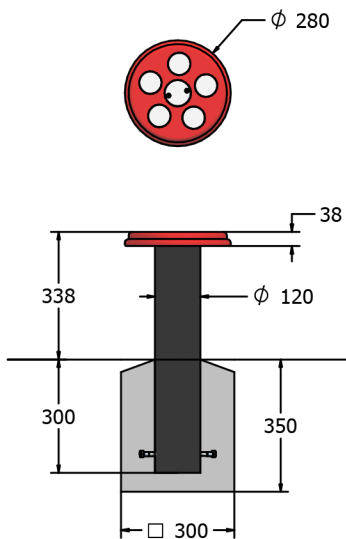

Product Information

Toadstool Seat

Recycled Post

Uninstalled View

Fixing Method

Blue

Orange

Green

Violet

Age Range:	2+ Years
Largest Part:	Post (ϕ 120 x 600mm)
Heaviest Part:	Post (Approx. 6.5kg)
Total Weight:	Approx. 9kg
Minimum Space:	None applicable. British and European Standard (BS EN 1176)
Surfacing :	None applicable. British and European Standard (BS EN 1176)

Material: **Recycled Plastic** - Recycled plastic post with textured finish
Design Panel - High Density Polyethelene (HDPE) with orange peel texture finish

Colour Choices: **Recycled Plastic** - Black
Design Panel - Red, Blue, Orange, Green or Violet with White Spots