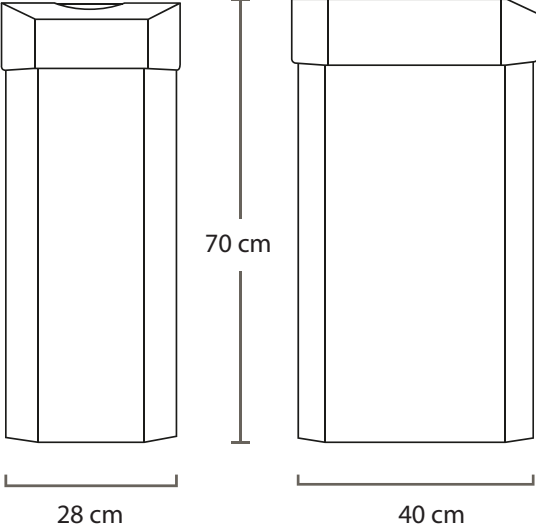

Product Datasheet

Combin

Dimensions:

Material:

Base: 100% Recycled B-Flute Cardboard
Lid: 4mm Correx Board

Weight:

3.3Kg (Without Insert)

Volume

60L

Maximum Load:

30Kg

Colour:

White, Green (Pantone 376)