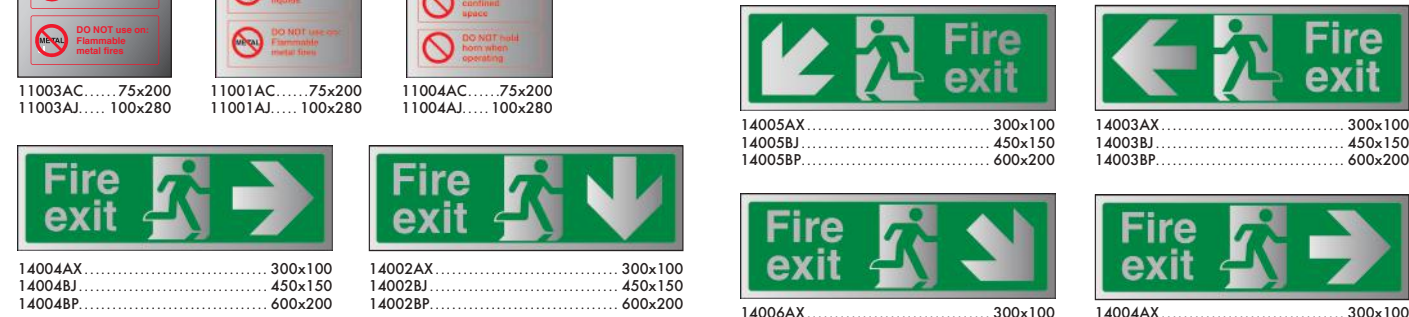

To Order: Specify product code, material & quantity

Size (mm)	Aluminium Effect Self Adhesive Vinyl					Alu Effect 1.6mm Rigid Plastic					3mm Brushed Aluminium Composite				
	1	2-4	5-9	10-19	20+	1	2-4	5-9	10-19	20+	1	2-4	5-9	10-19	20+
75x200	£7.20	£6.93	£6.67	£6.36	£6.04	£10.19	£10.03	£9.72	£9.56	£9.24	£9.30	£9.14	£8.88	£8.72	£8.40
80x80	£4.56	£4.41	£4.23	£4.05	£3.75	£6.84	£6.76	£6.69	£6.62	£6.47	£6.25	£6.17	£6.10	£6.03	£5.88
100x100	£7.20	£6.93	£6.67	£6.36	£6.04	£9.77	£9.66	£9.56	£9.45	£9.24	£8.93	£8.82	£8.72	£8.61	£8.40
100x280	£7.20	£6.93	£6.67	£6.36	£6.04	£9.82	£9.66	£9.51	£9.35	£8.98	£8.98	£8.82	£8.67	£8.46	£8.14
150x150	£8.09	£7.88	£7.62	£7.30	£6.88	£11.87	£11.61	£11.29	£10.98	£10.56	£10.82	£10.56	£10.29	£10.03	£9.61
150x200	£7.20	£6.93	£6.67	£6.36	£6.04	£10.29	£10.08	£9.72	£9.51	£9.24	£9.40	£9.19	£8.88	£8.67	£8.40
200x200	£8.98	£8.77	£8.46	£8.14	£7.83	£13.18	£12.97	£12.60	£12.24	£11.87	£12.03	£11.82	£11.50	£11.19	£10.82
200x300	£14.49	£14.18	£13.86	£13.60	£13.23	£18.48	£18.22	£17.91	£17.54	£17.17	£16.86	£16.59	£16.33	£16.02	£15.65
300x100	£9.61	£9.40	£9.14	£8.77	£8.40	£13.18	£12.97	£12.60	£12.24	£11.87	£12.03	£11.82	£11.50	£11.19	£10.82
300x300	£24.10	£23.73	£23.31	£23.00	£22.63	£26.41	£26.15	£25.89	£25.57	£25.05	£24.10	£23.84	£23.52	£23.21	£22.89
400x400	£42.11	£41.79	£41.37	£41.06	£40.64	£46.26	£45.99	£45.73	£45.42	£44.89	£42.11	£41.90	£41.58	£41.27	£40.95
450x150	£16.86	£16.49	£16.12	£15.75	£15.39	£21.11	£20.85	£20.58	£20.22	£19.80	£19.22	£19.01	£18.75	£18.43	£18.01
600x200	£30.09	£29.77	£29.35	£28.93	£28.30	£35.65	£35.34	£34.92	£34.55	£34.13	£32.55	£32.08	£31.77	£31.40	£31.08