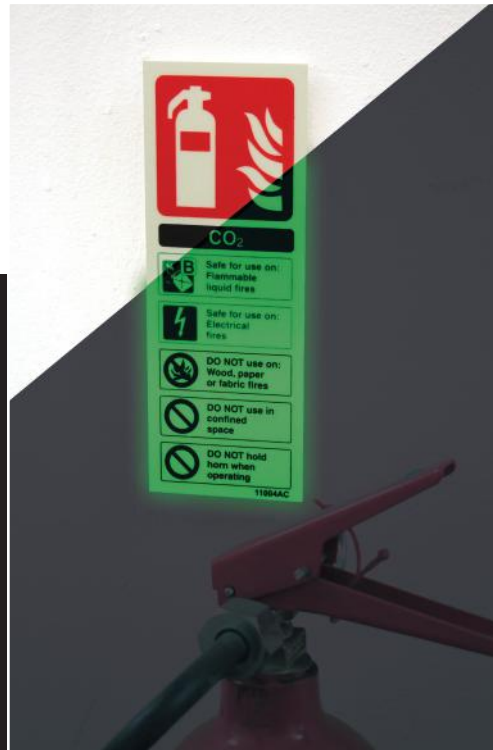

Inform your employees and visitors of the location of fire equipment, which can help them tackle small fires or clear an exit from the building

- It is a legal requirement to ensure fire equipment is clearly marked and identifiable
- Signs comply with BS5499-4:2013 and EN ISO 7010:2020 where applicable
- Easy to apply, available in 1.2mm rigid plastic material or self adhesive vinyl. Rigid plastic supplied with adhesive tabs

In the interest of Health & Safety it is vital to inform employees how to identify the correct extinguisher in the event of a fire. Designs fully conform to BS5499-4:2013 and EN ISO 7010:2020

- Position around your building to highlight correct usage and the location of fire extinguishers
- Feature standard colours and symbols to convey a fire safety warning, message or instruction

Grid of fire extinguisher signs including: CO2, WATER, FOAM SPRAY, POWDER, AFF FOAM, FIRE BLANKET, HYDRO-SPRAY, WET CHEMICAL, WATER + ADDITIVE, L2 POWDER, FIRE EXTINGUISHER CODES, and FIRE EXIT SIGNS.

Grid of fire extinguisher signs including: FOAM SPRAY, WATER, WET CHEMICAL, CO2, AFF FOAM, FIRE BLANKET, HYDRO-SPRAY, WET CHEMICAL, WATER + ADDITIVE, L2 POWDER, FIRE EXTINGUISHER CODES, and FIRE EXTINGUISHER CODES.

To Order: Specify product code, material & quantity

Size (mm)	Glow In The Dark Self Adhesive Vinyl					Glow In The Dark Rigid Plastic				
	1	2-4	5-9	10-19	20+	1	2-4	5-9	10-19	20+
75x200	£2.05	£1.95	£1.89	£1.79	£1.74	£2.16	£2.10	£2.05	£2.00	£1.89
100x280	£5.04	£4.83	£4.57	£4.36	£4.10	£5.20	£4.94	£4.62	£4.47	£4.20
150x100	£2.84	£2.79	£2.68	£2.58	£2.52	£2.94	£2.79	£2.68	£2.63	£2.58
200x150	£4.73	£4.57	£4.47	£4.36	£4.20	£4.89	£4.73	£4.57	£4.47	£4.36

Photoluminescent (Glow In The Dark)

Choose from 1.2mm durable rigid plastic or self adhesive vinyl which is rated Class B for photoluminescent performance, making it suitable for use in emergency signage for locations such as office buildings.

To Order: Specify product code, material & quantity

Material Guide:

Self Adhesive Vinyl (S) - gloss material for use on smooth, non-porous surfaces.

Rigid Plastic (R) - 1mm rigid plastic. Supplied with adhesive tabs. Signs larger than 600x400mm are manufactured in 2mm rigid plastic.

Size (mm)	Self Adhesive Vinyl					Rigid Plastic				
	1	2-4	5-9	10-19	20+	1	2-4	5-9	10-19	20+
75x200	£1.05	£0.95	£0.90	£0.84	£0.79	£1.26	£1.21	£1.16	£1.11	£1.05
100x280	£1.42	£1.26	£1.16	£1.11	£1.05	£2.10	£2.05	£2.00	£1.89	£1.79
150x100	£1.74	£1.68	£1.63	£1.42	£1.37	£3.00	£2.94	£2.84	£2.79	£2.73
200x150	£2.47	£2.31	£2.16	£2.05	£1.89	£4.68	£4.62	£4.52	£4.41	£4.26
200x300	£4.57	£4.39	£4.05	£3.59	£3.00	£8.09	£7.85	£7.57	£7.39	£6.93
375x200	£4.89	£4.83	£4.73	£4.68	£4.62	£9.14	£8.98	£8.93	£8.88	£8.82
400x300	£6.53	£6.47	£5.43	£5.08	£4.85	£12.08	£11.50	£11.15	£10.63	£10.05