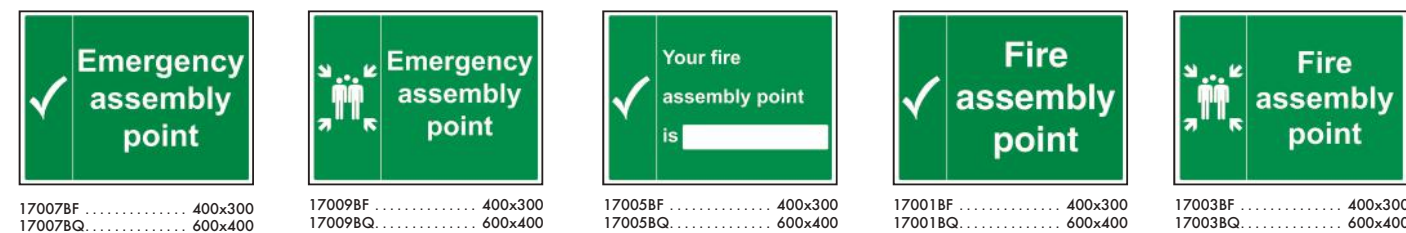

To Order: Specify product code, material & quantity

Size (mm)	Self Adhesive Vinyl					Rigid Plastic				
	1	2-4	5-9	10-19	20+	1	2-4	5-9	10-19	20+
300x100	£2.10	£2.05	£2.00	£1.89	£1.79	£3.10	£3.00	£2.90	£2.70	£2.40
300x400	£6.53	£6.47	£5.43	£5.08	£4.85	£12.08	£11.50	£11.15	£10.63	£10.05
400x300	£6.53	£6.47	£5.43	£5.08	£4.85	£12.08	£11.50	£11.15	£10.63	£10.05
400x600	£13.29	£13.06	£12.77	£12.65	£12.54	£16.02	£15.65	£14.65	£14.28	£13.81
450x150	£2.95	£2.85	£2.75	£2.65	£2.55	£3.75	£3.55	£3.35	£3.10	£2.85
600x200	£6.93	£6.41	£5.72	£5.08	£4.85	£9.59	£9.08	£8.84	£8.49	£8.05
600x400	£13.29	£13.06	£12.77	£12.65	£12.54	£16.02	£15.65	£14.65	£14.28	£13.81

Material Guide:
Self Adhesive Vinyl (S) - gloss material for use on smooth, non-porous surfaces
Rigid Plastic (R) - 1mm rigid plastic. Supplied with adhesive tabs. Signs larger than 600x400mm are manufactured in 2mm rigid plastic.
Reflective Aluminium Composites (ACSR1) - Long lasting and durable 3mm composite board with RA1 reflective lamination conforming to BS EN 12899-1:2007. Ideal for external use with no scrap value.