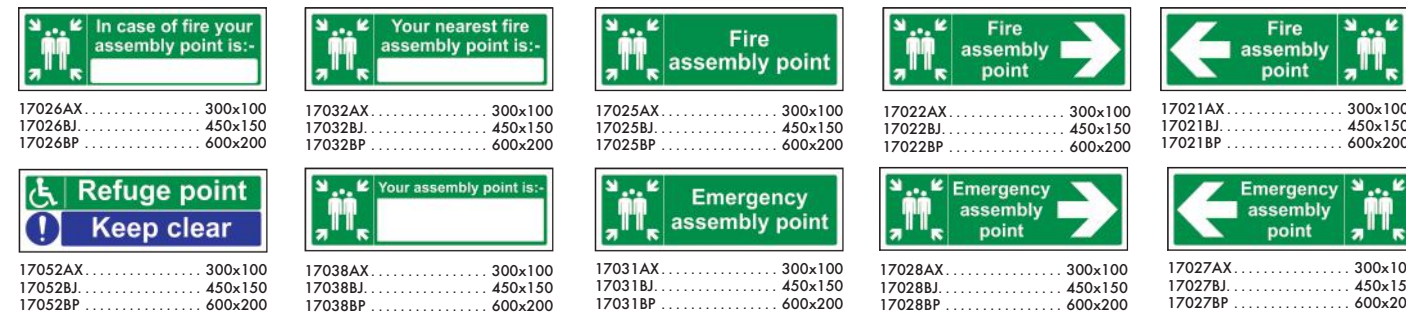

To Order: Specify product code, material & quantity

Size (mm)	Self Adhesive Vinyl					Rigid Plastic				
	1	2-4	5-9	10-19	20+	1	2-4	5-9	10-19	20+
300x100	£2.10	£2.05	£2.00	£1.89	£1.79	£3.10	£3.00	£2.90	£2.70	£2.40
300x400	£6.53	£6.47	£5.43	£5.08	£4.85	£12.08	£11.50	£11.15	£10.63	£10.05
400x300	£6.53	£6.47	£5.43	£5.08	£4.85	£12.08	£11.50	£11.15	£10.63	£10.05
400x600	£13.29	£13.06	£12.77	£12.65	£12.54	£16.02	£15.65	£14.65	£14.28	£13.81
450x150	£2.95	£2.85	£2.75	£2.65	£2.55	£3.75	£3.55	£3.35	£3.10	£2.85
600x200	£6.93	£6.41	£5.72	£5.08	£4.85	£9.59	£9.08	£8.84	£8.49	£8.05
600x400	£13.29	£13.06	£12.77	£12.65	£12.54	£16.02	£15.65	£14.65	£14.28	£13.81

Material Guide:
Self Adhesive Vinyl (S) - gloss material for use on smooth, non-porous surfaces
Rigid Plastic (R) - 1mm rigid plastic. Supplied with adhesive tabs. Signs larger than 600x400mm are manufactured in 2mm rigid plastic.
Reflective Aluminium Composites (ACSR1) - Long lasting and durable 3mm composite board with RA1 reflective lamination conforming to BS EN 12899-1:2007. Ideal for external use with no scrap value.