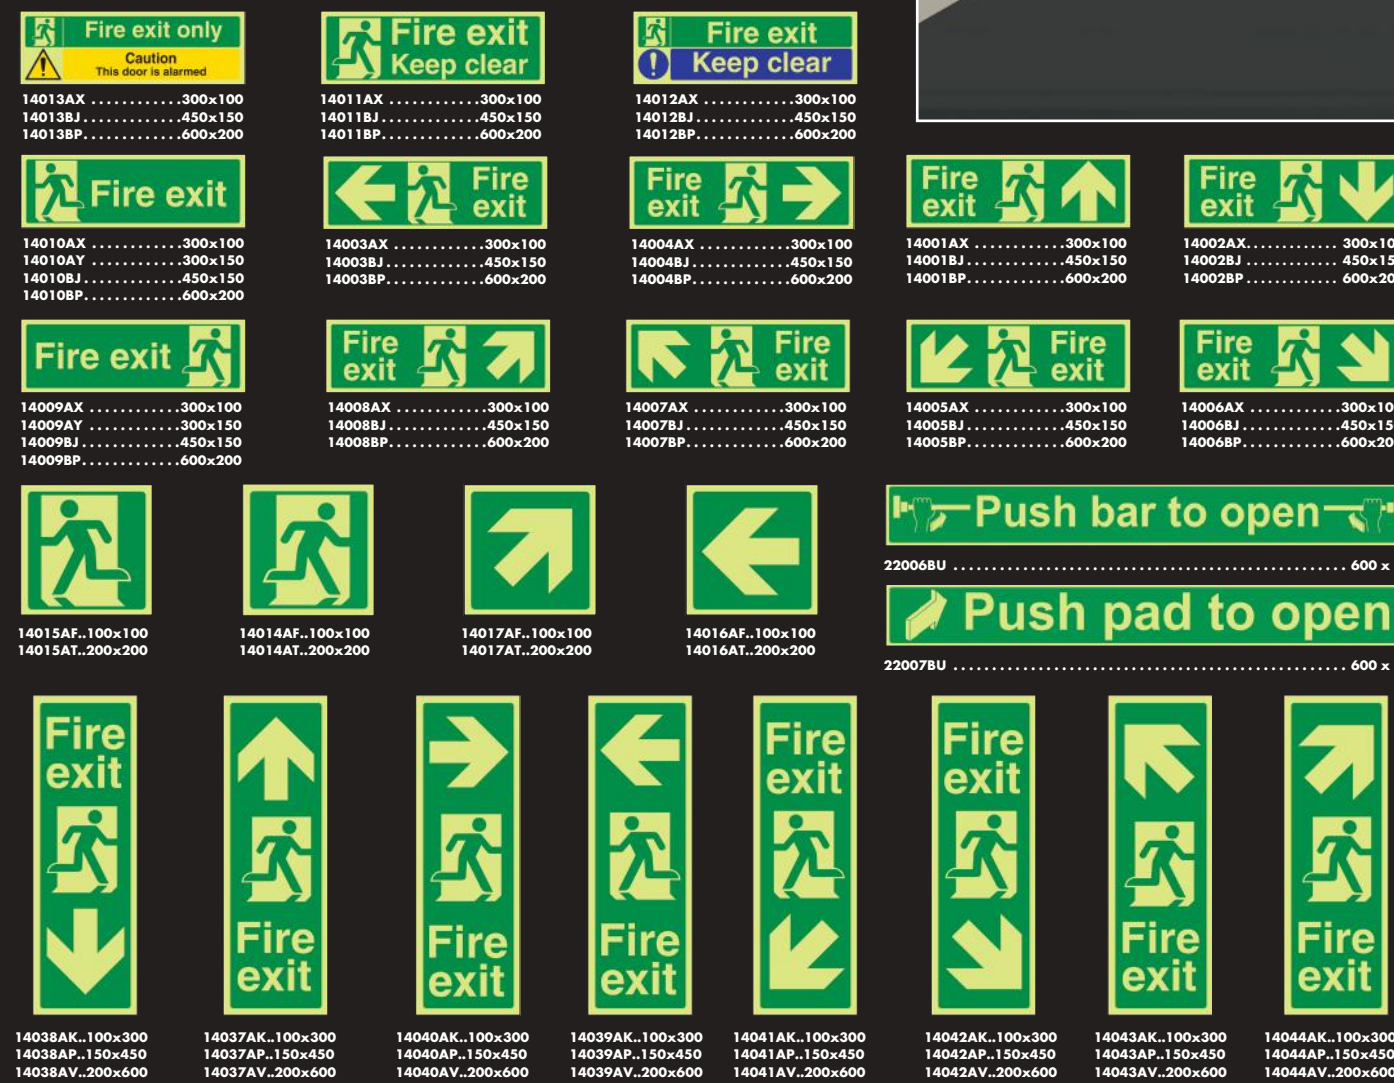

To Order: Specify product code, material & quantity

Photoluminescent (Glow In The Dark)
Choose from 1.2mm durable rigid plastic or self adhesive vinyl. Rated Class B for photoluminescent performance, making it suitable for use as emergency signage for locations such as office buildings.

Size (mm)	Glow In The Dark Self Adhesive Vinyl					Glow In The Dark Rigid Plastic				
	1	2-4	5-9	10-19	20+	1	2-4	5-9	10-19	20+
100x100	£1.74	£1.68	£1.63	£1.58	£1.53	£1.89	£1.79	£1.74	£1.68	£1.63
100x300	£4.73	£4.57	£4.47	£4.36	£4.20	£4.89	£4.73	£4.57	£4.47	£4.36
150x450	£9.61	£9.51	£9.40	£9.30	£8.98	£9.72	£9.61	£9.51	£9.40	£9.24
200x200	£7.20	£6.99	£6.83	£6.72	£6.62	£7.62	£7.35	£7.14	£6.93	£6.83
200x600	£22.26	£21.95	£21.74	£21.48	£21.27	£25.25	£24.78	£24.43	£24.09	£23.68
300x100	£4.73	£4.57	£4.47	£4.36	£4.20	£4.89	£4.73	£4.57	£4.47	£4.36
450x150	£9.61	£9.51	£9.40	£9.30	£8.98	£9.72	£9.61	£9.51	£9.40	£9.24
600x75	£8.09	£7.98	£7.88	£7.77	£7.62	£8.35	£8.09	£7.98	£7.83	£7.72
600x200	£22.26	£21.95	£21.74	£21.48	£21.27	£25.25	£24.78	£24.43	£24.09	£23.68