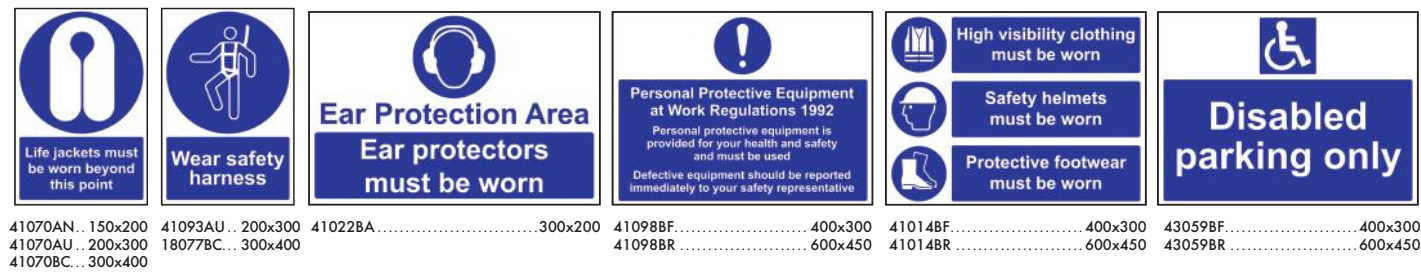

Hygiene & Catering Signs

Workplace hygiene signs are ideal for advising visitors and staff alike of protocols to keep working conditions clean and sanitary, thus reducing the spread of bacteria and viruses

To Order: Specify product code, material & quantity

Size (mm)	Self Adhesive Vinyl					Rigid Plastic				
	1	2-4	5-9	10-19	20+	1	2-4	5-9	10-19	20+
100x100	£1.05	£1.00	£0.90	£0.80	£0.60	£1.30	£1.20	£1.10	£1.05	£1.00
100x150	£1.74	£1.68	£1.63	£1.42	£1.37	£3.00	£2.94	£2.84	£2.79	£2.73
150x200	£2.47	£2.31	£2.16	£2.05	£1.89	£4.68	£4.62	£4.52	£4.41	£4.26
200x200	£2.58	£2.52	£2.47	£2.37	£2.31	£4.89	£4.83	£4.68	£4.57	£4.47
200x300	£4.57	£4.39	£4.05	£3.59	£3.00	£8.09	£7.85	£7.57	£7.39	£6.93
300x100	£2.10	£2.05	£2.00	£1.89	£1.79	£3.10	£3.00	£2.90	£2.70	£2.40
300x400	£6.53	£6.47	£5.43	£5.08	£4.85	£12.08	£11.50	£11.15	£10.63	£10.05
450x150	£2.95	£2.85	£2.75	£2.65	£2.55	£3.75	£3.55	£3.35	£3.10	£2.85
600x200	£6.93	£6.41	£5.72	£5.08	£4.85	£9.59	£9.08	£8.84	£8.49	£8.05

Material Guide:
Self Adhesive Vinyl (S) - gloss material for use on smooth, non-porous surfaces.
Rigid Plastic (R) - 1mm rigid plastic. Supplied with adhesive tabs. Signs larger than 600x400mm are manufactured in 2mm rigid plastic.

AS LOW AS **60p** PER SIGN

Mandatory Signs

Mandatory signs provide vital safety instructions that must be followed to help ensure the day to day health and safety of staff and visitors. Signs assist in the reduction of workplace injuries, highlighting PPE requirements and the importance of hand hygiene

- Fully compliant to ISO 7010:2020
- Choose from self adhesive vinyl or 1mm rigid plastic. Sheets of 6 labels also available

Hygiene Posters

Helps to raise workforce awareness on the importance of hand hygiene