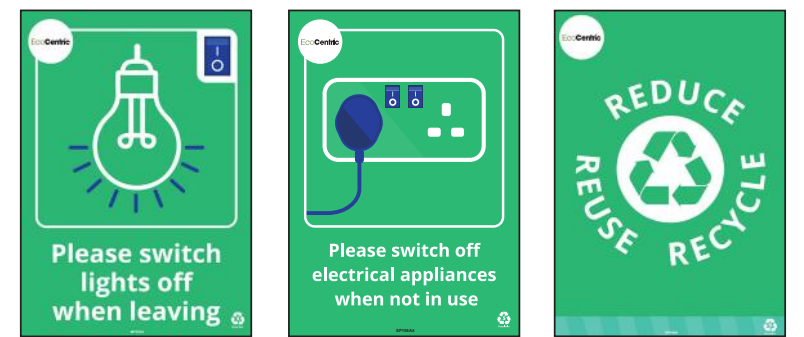

SP107A4 ..... A4
SP107A3 ..... A3
SP106A4 ..... A4
SP106A3 ..... A3
SP110A4 ..... A4
SP110A3 ..... A3

To Order: Specify product code, material & quantity

Size (mm)	Standard Polypropylene	
	1-4	5+
210x297 (A4)	£6.95	£5.95
297x420 (A3)	£9.15	£8.40

AS LOW AS **£5.95** EACH

Eco-Posters

Environmental advice posters help individuals, businesses and institutions to become more environmentally friendly

- Encouraging eco-friendly practices can help contribute to your organisations environmental goals
- Promoting eco-awareness can lead to more efficient use of resources, reducing waste and lowering operational expenses
- Manufactured from durable polypropylene – lightweight, tear resistant, and easy to clean
- Fully recyclable polypropylene material containing no PVC
- See more online at SafetySigns4Less.co.uk

NEW

Regulation & Safety Guidance

Displaying regulation and safety guidance posters help promote a safer work environment by increasing awareness and ensuring compliance

- Helps ensure staff are following legal guidelines and are aware of vital safety information
- Reduces the risk of accident or injury through shared awareness
- Informs staff of possible legal repercussions or consequences of breaching regulations
- Helps to ensure businesses are compliant with rules and regulations, and avoid possible fines or penalties for legislation breaches
- Manufactured from 1mm Rigid Plastic, so will last longer in harsher conditions than paper printouts