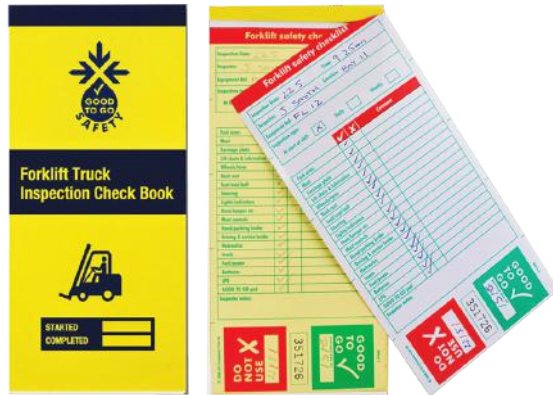

Forklift Check Book

According to the HSE Rider-Operated Lift Trucks L117: "At the beginning of each shift, the operator should check the fork lift truck and document the results. They should report to the supervisor any defects which might affect its safe operation to ensure they are put right."

- Spot potential faults before they develop into a more serious and costly defect
- Contains 25 individual inspection checklists relating to forklift components and mechanical inspection
- Includes useful guidance notes to remind operatives what to look for during their inspection
- Designed to help improve safety and promote good working practices

To Order: Specify product code & quantity

Code	Description	1	2-4	5-9	10-19	20+
XY7943	Forklift Check Book	£6.04	£5.78	£5.62	£5.46	£5.31