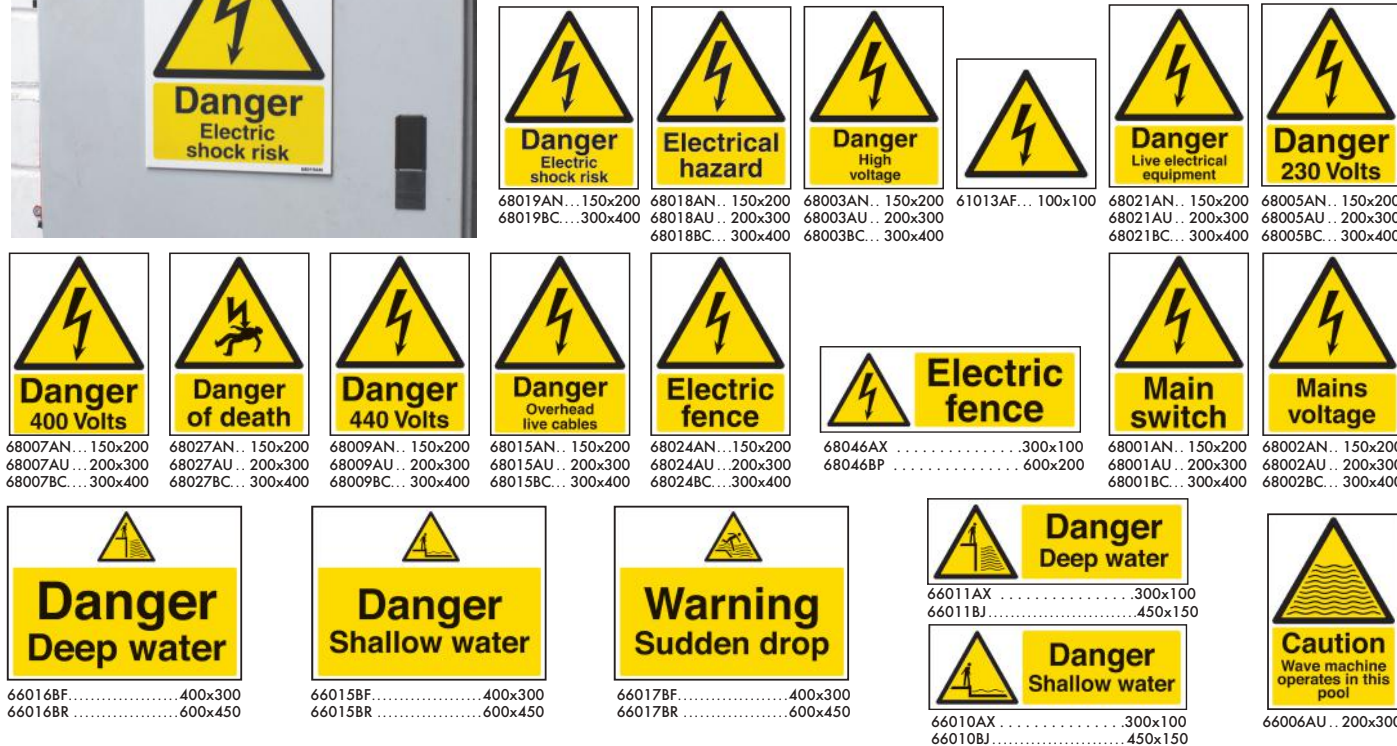

Electrical & Water Hazard Signs & Labels

Warning signs are key to informing individuals of potential hazards and dangers. It is a legal requirement to carry out a formal risk assessment and clearly display the correct signs, especially when there are electrical hazards present

▶ Designs fully conform to EN ISO 7010:2020 and Health and Safety (Signs and Signals) Regulations 1996

Size (mm)	Self Adhesive Vinyl					Rigid Plastic				
	1	2-4	5-9	10-19	20+	1	2-4	5-9	10-19	20+
100x100	£1.05	£1.00	£0.90	£0.80	£0.60	£1.30	£1.20	£1.10	£1.05	£1.00
150x200	£2.47	£2.31	£2.16	£2.05	£1.89	£4.68	£4.62	£4.52	£4.41	£4.26
200x300	£4.57	£4.39	£4.05	£3.59	£3.00	£8.09	£7.85	£7.57	£7.39	£6.93
300x100	£2.10	£2.05	£2.00	£1.89	£1.79	£3.10	£3.00	£2.90	£2.70	£2.40
300x400	£6.53	£6.47	£5.43	£5.08	£4.85	£12.08	£11.50	£11.15	£10.63	£10.05
400x300	£6.53	£6.47	£5.43	£5.08	£4.85	£12.08	£11.50	£11.15	£10.63	£10.05
600x200	£6.93	£6.41	£5.72	£5.08	£4.85	£9.59	£9.08	£8.84	£8.49	£8.05
600x450	£14.62	£14.36	£14.05	£13.92	£13.79	£19.11	£18.43	£17.85	£17.07	£16.75

To Order: Specify product code, material & quantity

Material Guide:

Self Adhesive Vinyl (S) - gloss material for use on smooth, non porous surfaces.

Rigid Plastic (R) - 1 mm rigid plastic. Supplied with adhesive tabs. Signs larger than 600x400mm are manufactured in 2mm rigid plastic.

Electrical Labels

Instantly recognisable symbols to promote safety in your workplace

- Supplied in sheets of 6 labels
- Should be displayed when the hazard poses an imminent threat which could result in severe injury or death
- Enables employees and visitors to take adequate safety measures to avoid personal injury

AS LOW AS
£6.67
PER SHEET

To Order: Specify product code & quantity

Size (mm)	Price Per Sheet		
	1-4	5-9	10+
65 dia	£7.20	£6.93	£6.67
100 dia	£7.62	£7.35	£7.04