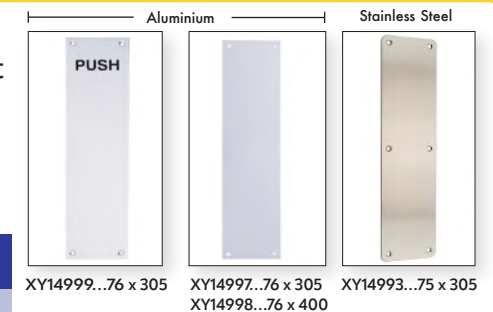

XY14999...76 x 305   XY14997...76 x 305   XY14993...75 x 305
XY14998...76 x 400