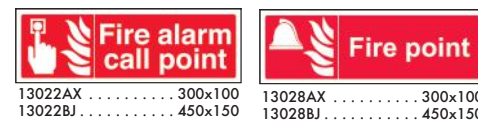

AS LOW AS
60p
EACH

To Order: Specify product code, material & quantity

Size (mm)	Self Adhesive Vinyl					Rigid Plastic				
	1	2-4	5-9	10-19	20+	1	2-4	5-9	10-19	20+
100x100	£1.05	£1.00	£0.90	£0.80	£0.60	£1.30	£1.20	£1.10	£1.05	£1.00
150x150	£2.37	£2.31	£2.26	£2.16	£2.05	£4.15	£4.10	£4.05	£3.99	£3.78
150x200	£2.47	£2.31	£2.16	£2.05	£1.89	£4.68	£4.62	£4.52	£4.41	£4.26
200x150	£2.47	£2.31	£2.16	£2.05	£1.89	£4.68	£4.62	£4.52	£4.41	£4.26
200x200	£2.58	£2.52	£2.47	£2.37	£2.31	£4.89	£4.83	£4.68	£4.57	£4.47
200x300	£4.57	£4.39	£4.05	£3.59	£3.00	£8.09	£7.85	£7.57	£7.39	£6.93
300x100	£2.10	£2.05	£2.00	£1.89	£1.79	£3.10	£3.00	£2.90	£2.70	£2.40
300x200	£4.57	£4.39	£4.05	£3.59	£3.00	£8.09	£7.85	£7.57	£7.39	£6.93
300x400	£6.53	£6.47	£5.43	£5.08	£4.85	£12.08	£11.50	£11.15	£10.63	£10.05
400x300	£6.53	£6.47	£5.43	£5.08	£4.85	£12.08	£11.50	£11.15	£10.63	£10.05
450x150	£2.95	£2.85	£2.75	£2.65	£2.55	£3.75	£3.55	£3.35	£3.10	£2.85

Material Guide:
Self Adhesive Vinyl (S) - gloss material for use on smooth, non-porous surfaces.
Rigid Plastic (R) - 1mm rigid plastic. Supplied with adhesive tabs. Signs larger than 600x400mm are manufactured in 2mm rigid plastic.