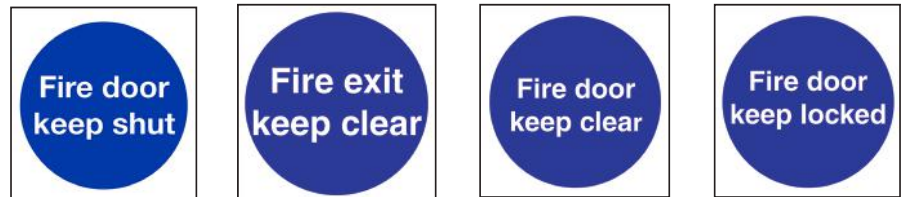

18001AE ..... 80x80   18003AT ..... 200x200   18005AF ..... 100x100   18016AF 100x100
18001AF 100x100

14012AX 300x100
14012BJ 450x150

14004AX 300x100
14004BJ 450x150

14003AX 300x100
14003BJ 450x150

14002AX 300x100
14002BJ 450x150

14001AX 300x100
14001BJ 450x150

14078AX 300x100
14078BJ 450x150
14078BP 600x200

12006A4 ..... A4
12006A3 ..... A3

12005A4 ..... A4
12005A3 ..... A3

12009A4 ..... A4
12009A3 ..... A3

12001A4 ..... A4
12001A3 ..... A3

12003A4 ..... A4

12015A4 ..... A4

13010AF 100x100

13011AM 150x150

13012AF 100x100

13001AN 150x200

Material Guide:

Super-Tough Rigid Plastic (P) – A cost-effective, durable and shatterproof 2mm rigid material that's stronger than acrylic alternatives. Suitable for indoor and outdoor use for a professional finish to essential signs.

Super-Tough 2mm Rigid Plastic					
Size (mm)	Price Per Quantity				
	1	2-4	5-9	10-19	20+
80x80	£3.53	£3.42	£3.16	£2.98	£2.79
100x100	£5.20	£4.99	£4.68	£4.47	£4.15
150x150	£9.30	£8.98	£8.72	£8.40	£7.98
150x200	£10.08	£9.72	£9.40	£8.98	£8.72
200x200	£10.29	£10.14	£9.66	£9.35	£8.93
200x300	£13.81	£13.50	£12.92	£12.39	£11.71
210x297 (A4)	£13.86	£13.55	£12.97	£12.45	£11.97
297x420 (A3)	£14.49	£13.81	£13.34	£12.97	£12.18
300x100	£9.14	£8.67	£7.98	£7.67	£7.46
300x400	£19.06	£18.27	£17.49	£16.70	£15.70
400x300	£19.06	£18.27	£17.49	£16.70	£15.70
450x150	£10.45	£10.24	£9.87	£9.66	£9.40

Extra Large Fire Safety Signs

Extra large Fire Exit signs are ideal for warehouses or large spaces where signs need to be seen at a long distance

- Protect staff and visitors and meet legal obligations. Fire exit signs should be fitted in a prominent location to aid fast, safe and efficient evacuation
- Supplied with adhesive tabs for easy affixing
- Manufactured from 2mm rigid plastic, providing long-lasting durability, so will remain effective for longer periods of time
- Displays the latest ISO 7010 compliant symbols (where applicable)
- Drill holes available on request - call **0808 1699 147** or email Sales@SafetySigns4Less.co.uk