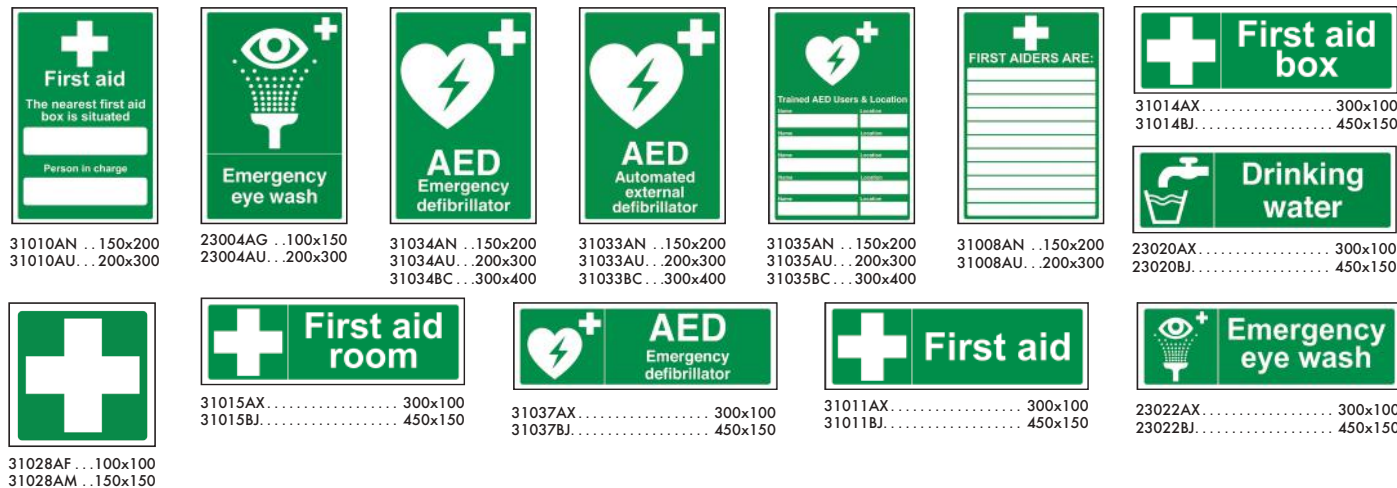

Directional First Aid Signs