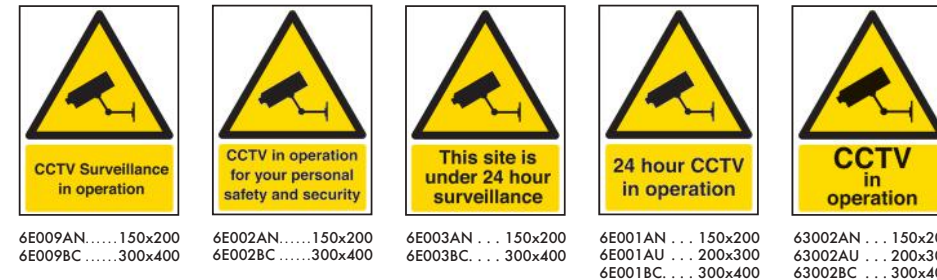

GDPR CCTV Write On Signs - Add Your Details To The White Boxes

To remain compliant with GDPR, make sure your signs:

- Contain the purpose that recorded images are being used for - e.g. crime prevention & public safety
- Detail the organisation operating the system - e.g. your company name
- Who to contact about the scheme - website address, telephone number or email