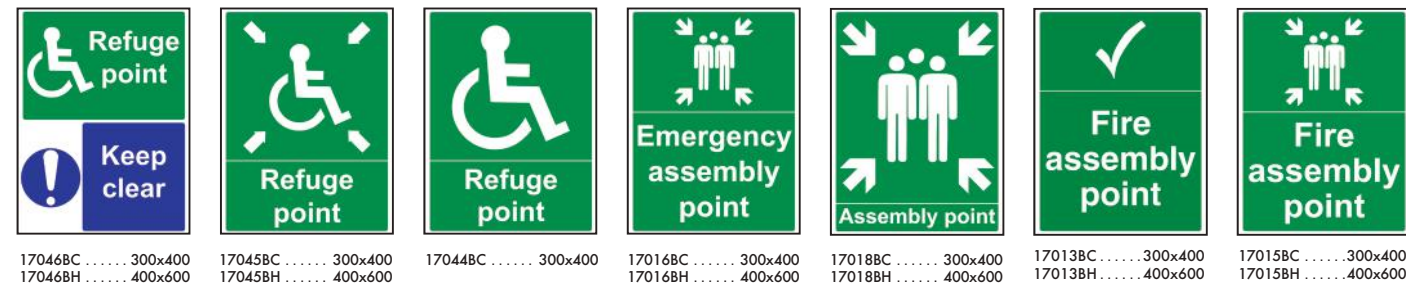

To Order: Specify product code, material & quantity

Size (mm)	Self Adhesive Vinyl					Rigid Plastic				
	1	2-4	5-9	10-19	20+	1	2-4	5-9	10-19	20+
300x100	£2.10	£2.05	£2.00	£1.89	£1.79	£3.10	£3.00	£2.90	£2.70	£2.40
300x400	£6.53	£6.47	£5.43	£5.08	£4.85	£12.08	£11.50	£11.15	£10.63	£10.05
400x300	£6.53	£6.47	£5.43	£5.08	£4.85	£12.08	£11.50	£11.15	£10.63	£10.05
400x600	£13.29	£13.06	£12.77	£12.65	£12.54	£16.02	£15.65	£14.65	£14.28	£13.81
450x150	£2.95	£2.85	£2.75	£2.65	£2.55	£3.75	£3.55	£3.35	£3.10	£2.85
600x200	£6.93	£6.41	£5.72	£5.08	£4.85	£9.59	£9.08	£8.84	£8.49	£8.05
600x400	£13.29	£13.06	£12.77	£12.65	£12.54	£16.02	£15.65	£14.65	£14.28	£13.81

Material Guide:
Self Adhesive Vinyl (S) - gloss material for use on smooth, non-porous surfaces
Rigid Plastic (R) - 1mm rigid plastic. Supplied with adhesive tabs. Signs larger than 600x400mm are manufactured in 2mm rigid plastic.
Reflective Aluminium Composites (ACSR1) - Long lasting and durable 3mm composite board with RA1 reflective lamination conforming to BS EN 12899-1:2007. Ideal for external use with no scrap value.