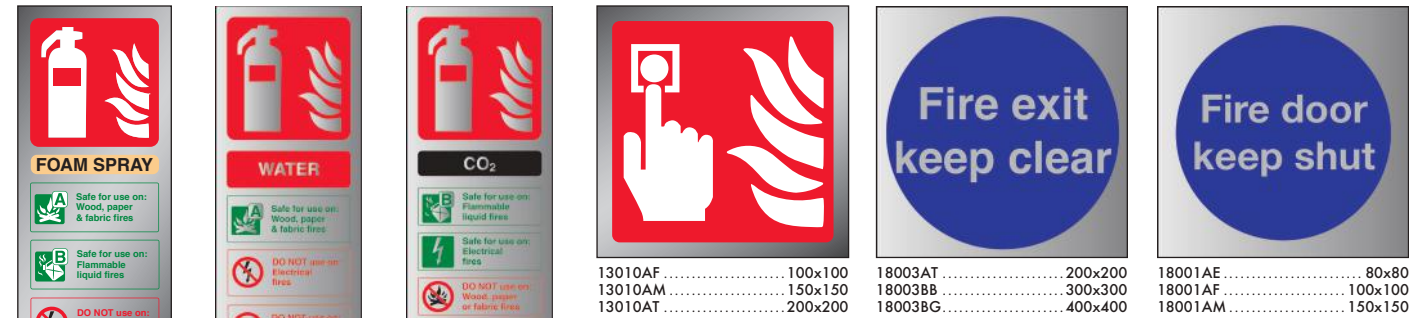

To Order: Specify product code, material & quantity

Size (mm)	Aluminium Effect Self Adhesive Vinyl					Alu Effect 1.6mm Rigid Plastic					3mm Brushed Aluminium Composite				
	1	2-4	5-9	10-19	20+	1	2-4	5-9	10-19	20+	1	2-4	5-9	10-19	20+
75x200	£7.20	£6.93	£6.67	£6.36	£6.04	£10.19	£10.03	£9.72	£9.56	£9.24	£9.30	£9.14	£8.88	£8.72	£8.40
80x80	£4.56	£4.41	£4.23	£4.05	£3.75	£6.84	£6.76	£6.69	£6.62	£6.47	£6.25	£6.17	£6.10	£6.03	£5.88
100x100	£7.20	£6.93	£6.67	£6.36	£6.04	£9.77	£9.66	£9.56	£9.45	£9.24	£8.93	£8.82	£8.72	£8.61	£8.40
100x280	£7.20	£6.93	£6.67	£6.36	£6.04	£9.82	£9.66	£9.51	£9.35	£8.98	£8.98	£8.82	£8.67	£8.46	£8.14
150x150	£8.09	£7.88	£7.62	£7.30	£6.88	£11.87	£11.61	£11.29	£10.98	£10.56	£10.82	£10.56	£10.29	£10.03	£9.61
150x200	£7.20	£6.93	£6.67	£6.36	£6.04	£10.29	£10.08	£9.72	£9.51	£9.24	£9.40	£9.19	£8.88	£8.67	£8.40
200x200	£8.98	£8.77	£8.46	£8.14	£7.83	£13.18	£12.97	£12.60	£12.24	£11.87	£12.03	£11.82	£11.50	£11.19	£10.82
200x300	£14.49	£14.18	£13.86	£13.60	£13.23	£18.48	£18.22	£17.91	£17.54	£17.17	£16.86	£16.59	£16.33	£16.02	£15.65
300x100	£9.61	£9.40	£9.14	£8.77	£8.40	£13.18	£12.97	£12.60	£12.24	£11.87	£12.03	£11.82	£11.50	£11.19	£10.82
300x300	£24.10	£23.73	£23.31	£23.00	£22.63	£26.41	£26.15	£25.89	£25.57	£25.05	£24.10	£23.84	£23.52	£23.21	£22.89
400x400	£42.11	£41.79	£41.37	£41.06	£40.64	£46.26	£45.99	£45.73	£45.42	£44.89	£42.11	£41.90	£41.58	£41.27	£40.95
450x150	£16.86	£16.49	£16.12	£15.75	£15.39	£21.11	£20.85	£20.58	£20.22	£19.80	£19.22	£19.01	£18.75	£18.43	£18.01
600x200	£30.09	£29.77	£29.35	£28.93	£28.30	£35.65	£35.34	£34.92	£34.55	£34.13	£32.55	£32.08	£31.77	£31.40	£31.08