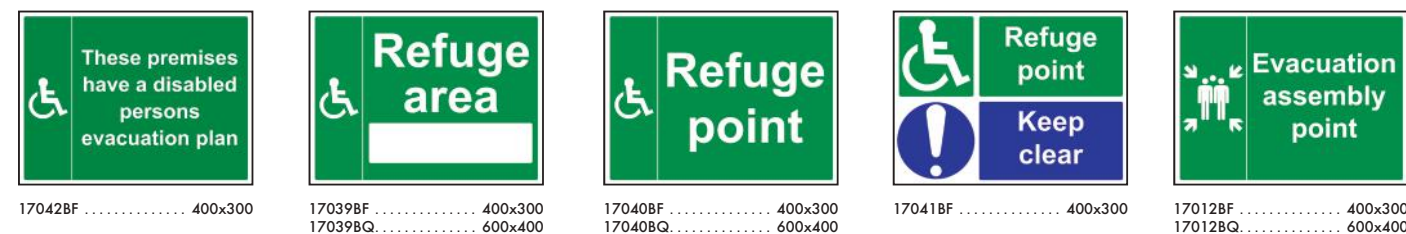

To Order: Specify product code, material & quantity

Size (mm)	Self Adhesive Vinyl					Rigid Plastic				
	1	2-4	5-9	10-19	20+	1	2-4	5-9	10-19	20+
300x100	£2.10	£2.05	£2.00	£1.89	£1.79	£3.10	£3.00	£2.90	£2.70	£2.40
300x400	£6.53	£6.47	£5.43	£5.08	£4.85	£12.08	£11.50	£11.15	£10.63	£10.05
400x300	£6.53	£6.47	£5.43	£5.08	£4.85	£12.08	£11.50	£11.15	£10.63	£10.05
400x600	£13.29	£13.06	£12.77	£12.65	£12.54	£16.02	£15.65	£14.65	£14.28	£13.81
450x150	£2.95	£2.85	£2.75	£2.65	£2.55	£3.75	£3.55	£3.35	£3.10	£2.85
600x200	£6.93	£6.41	£5.72	£5.08	£4.85	£9.59	£9.08	£8.84	£8.49	£8.05
600x400	£13.29	£13.06	£12.77	£12.65	£12.54	£16.02	£15.65	£14.65	£14.28	£13.81

Material Guide:
Self Adhesive Vinyl (S) - gloss material for use on smooth, non-porous surfaces
Rigid Plastic (R) - 1mm rigid plastic. Supplied with adhesive tabs. Signs larger than 600x400mm are manufactured in 2mm rigid plastic.
Reflective Aluminium Composites (ACSR1) - Long lasting and durable 3mm composite board with RA1 reflective lamination conforming to BS EN 12899-1:2007. Ideal for external use with no scrap value.