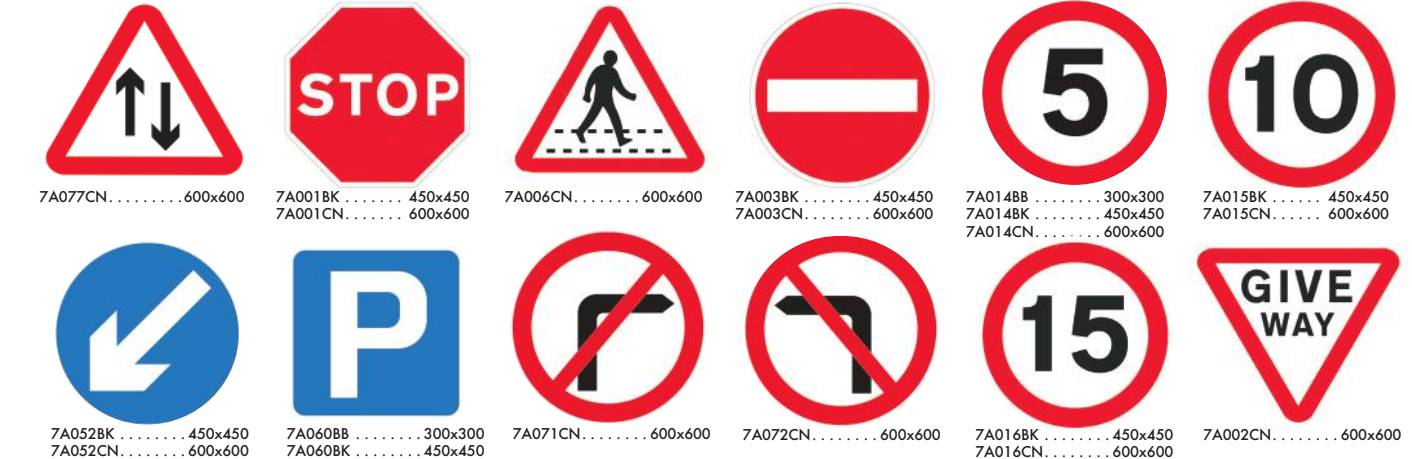

Size (mm)	Shape	3mm Reflective Aluminium Composite			
		Sign Only	With Channel	Anti-Graffiti	Anti-Graffiti With Channel
300 x 300	Circle	£23.05	£24.26	£26.62	£27.83
450 x 450	Circle	£32.64	£34.08	£36.44	£37.65
600 x 600	Circle	£45.73	£46.99	£49.35	£50.56
600 x 600	Triangle	£45.73	£46.99	£49.35	£50.56
450 x 450	Stop Sign	£32.87	£34.08	£36.44	£37.65
600 x 600	Stop Sign	£45.73	£46.99	£49.35	£50.56
300 x 300	Square	£23.05	£24.26	£26.62	£27.83
450 x 450	Square	£32.87	£34.08	£36.44	£37.65

NEW
Sign Posts
See Page 47

FROM
£23.05
PER SIGN