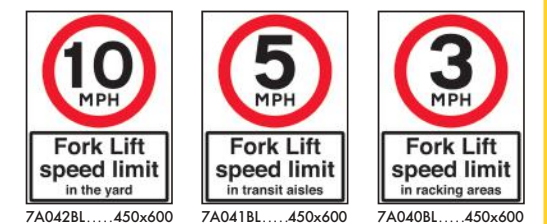

To Order: Specify product code & quantity