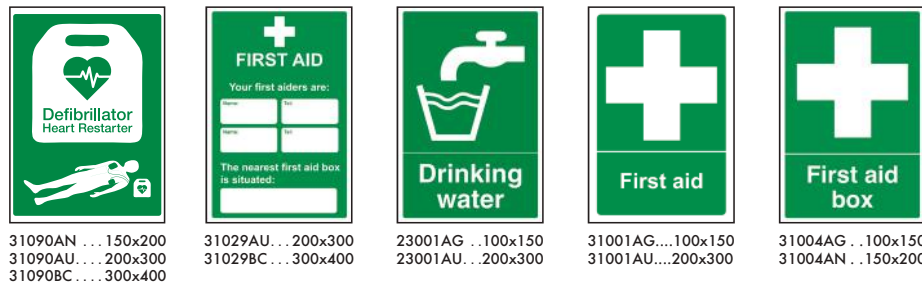

Directional First Aid Signs