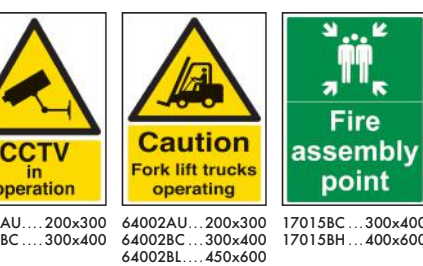

Stanchion Signs

Robust stanchion frames and signs ensure all staff and visitors are aware of temporary risks or temporary rules on site. Available as a complete kit or sign only, in 2mm rigid plastic. See codes marked as 'KIT'

XY8035.....KIT 7A029BR.....600x450	XY8042.....KIT 7A035BR.....600x450	XY8043.....KIT 7A036BR.....600x450	XY8036.....KIT 67004BR.....600x450
XY8016.....KIT 52042BR.....600x450	XY8024.....KIT	XY8038.....KIT 7A032BR.....600x450	XY8039.....KIT 7A031BR.....600x450
XY8034.....KIT 7A028BR.....600x450	XY8018.....KIT 64031BR.....600x450	XY8032.....KIT 7A027BR.....600x450	XY8031.....KIT 7A026BR.....600x450

To Order: Specify product code & quantity

Kit Includes - 1x Stanchion Frame (see below), 1x 600 x 450mm 2mm rigid plastic sign and 6 x stanchion clips for fixing

SAVE
up to 40% by
buying a KIT!

Size (mm)	2mm Rigid Plastic (Sign Only)					Full Stanchion Kit		
	1	2-4	5-9	10-19	20+	1	2-4	5+
600 x 450	£19.11	£18.43	£17.85	£17.07	£16.75	£26.73	£25.15	£23.58

Stanchion Frames

An ideal solution for temporary signs in car parks, construction sites, event sites and workplaces

- Use in conjunction with 600 x 450mm signs
- Manufactured from thick steel for added durability
- Frame measures 900mm (H) x 600mm (W)
- Purchase a pack of 6 clips to ensure your sign is held in place

Fits all
600 x 450mm
signs

To Order: Specify product code, material & quantity

Code	Description	Price Per Frame		
		1	2-4	5+
XY7950	Single Sided Stanchion Frame	£18.48	£17.85	£17.28
XY7951	Double Sided Stanchion Frame	£31.45	£30.40	£29.35

Stanchion Clips

Ideal for holding your temporary signs in place