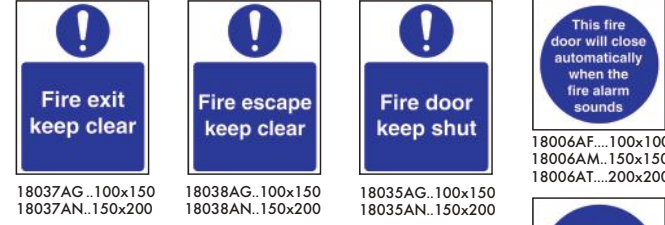

Find more Fire Door Signs online at SafetySigns4Less.co.uk