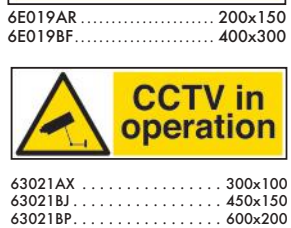

GDPR CCTV Write On Signs - Add Your Details To The White Boxes

To remain compliant with GDPR, make sure your signs:

- Contain the purpose that recorded images are being used for - e.g. crime prevention & public safety
- Detail the organisation operating the system - e.g. your company name
- Who to contact about the scheme - website address, telephone number or email