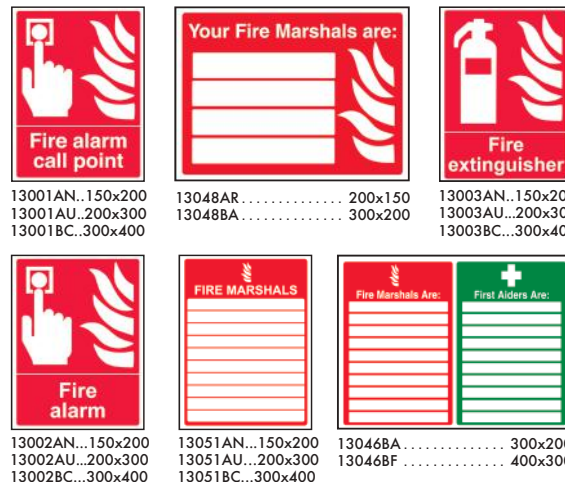

AS LOW AS
60p
EACH

To Order: Specify product code, material & quantity

Size (mm)	Self Adhesive Vinyl					Rigid Plastic				
	1	2-4	5-9	10-19	20+	1	2-4	5-9	10-19	20+
100x100	£1.05	£1.00	£0.90	£0.80	£0.60	£1.30	£1.20	£1.10	£1.05	£1.00
150x150	£2.37	£2.31	£2.26	£2.16	£2.05	£4.15	£4.10	£4.05	£3.99	£3.78
150x200	£2.47	£2.31	£2.16	£2.05	£1.89	£4.68	£4.62	£4.52	£4.41	£4.26
200x150	£2.47	£2.31	£2.16	£2.05	£1.89	£4.68	£4.62	£4.52	£4.41	£4.26
200x200	£2.58	£2.52	£2.47	£2.37	£2.31	£4.89	£4.83	£4.68	£4.57	£4.47
200x300	£4.57	£4.39	£4.05	£3.59	£3.00	£8.09	£7.85	£7.57	£7.39	£6.93
300x100	£2.10	£2.05	£2.00	£1.89	£1.79	£3.10	£3.00	£2.90	£2.70	£2.40
300x200	£4.57	£4.39	£4.05	£3.59	£3.00	£8.09	£7.85	£7.57	£7.39	£6.93
300x400	£6.53	£6.47	£5.43	£5.08	£4.85	£12.08	£11.50	£11.15	£10.63	£10.05
400x300	£6.53	£6.47	£5.43	£5.08	£4.85	£12.08	£11.50	£11.15	£10.63	£10.05
450x150	£2.95	£2.85	£2.75	£2.65	£2.55	£3.75	£3.55	£3.35	£3.10	£2.85

Material Guide:
Self Adhesive Vinyl (S) - gloss material for use on smooth, non-porous surfaces.
Rigid Plastic (R) - 1mm rigid plastic. Supplied with adhesive tabs. Signs larger than 600x400mm are manufactured in 2mm rigid plastic.