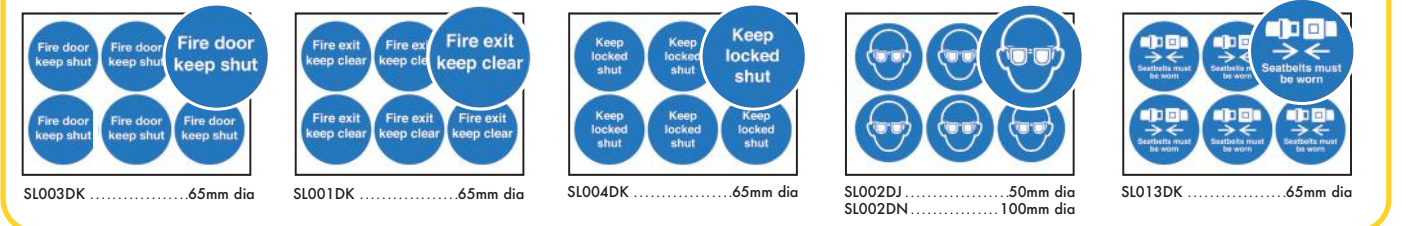

## Mandatory Labels

Instantly recognisable symbols to promote safety in your workplace

- Supplied in sheets of 6 labels
- Easy to apply self adhesive vinyl

To Order: Specify product code & quantity

Size (mm)	Price Per Sheet		
	1-4	5-9	10+
50 dia	£7.04	£6.83	£6.62
65 dia	£7.20	£6.93	£6.67
100 dia	£7.62	£7.35	£7.04