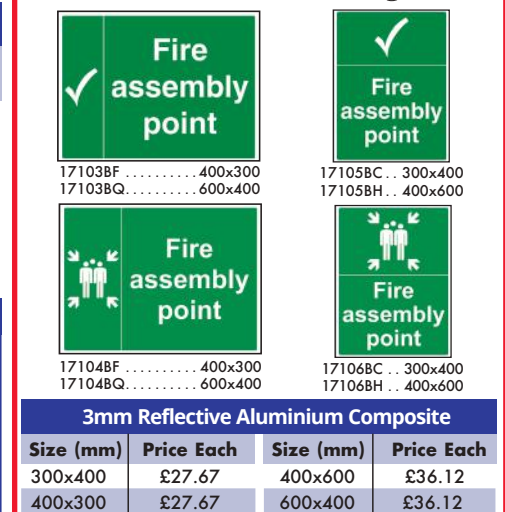

Reflective Aluminium Signs

3mm Reflective Aluminium Composite			
Size (mm)	Price Each	Size (mm)	Price Each
300x400	£27.67	400x600	£36.12
400x300	£27.67	600x400	£36.12