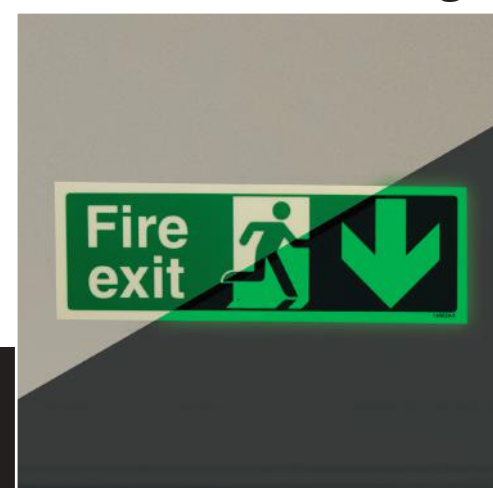

To Order: Specify product code, material & quantity

Photoluminescent (Glow In The Dark)
Choose from 1.2mm durable rigid plastic or self adhesive vinyl. Rated Class B for photoluminescent performance, making it suitable for use as emergency signage for locations such as office buildings.

Size (mm)	Glow In The Dark Self Adhesive Vinyl					Glow In The Dark Rigid Plastic				
	1	2-4	5-9	10-19	20+	1	2-4	5-9	10-19	20+
100x100	£1.74	£1.68	£1.63	£1.58	£1.53	£1.89	£1.79	£1.74	£1.68	£1.63
100x300	£4.73	£4.57	£4.47	£4.36	£4.20	£4.89	£4.73	£4.57	£4.47	£4.36
150x450	£9.61	£9.51	£9.40	£9.30	£8.98	£9.72	£9.61	£9.51	£9.40	£9.24
200x200	£7.20	£6.99	£6.83	£6.72	£6.62	£7.62	£7.35	£7.14	£6.93	£6.83
200x600	£22.26	£21.95	£21.74	£21.48	£21.27	£25.25	£24.78	£24.43	£24.09	£23.68
300x100	£4.73	£4.57	£4.47	£4.36	£4.20	£4.89	£4.73	£4.57	£4.47	£4.36
450x150	£9.61	£9.51	£9.40	£9.30	£8.98	£9.72	£9.61	£9.51	£9.40	£9.24
600x75	£8.09	£7.98	£7.88	£7.77	£7.62	£8.35	£8.09	£7.98	£7.83	£7.72
600x200	£22.26	£21.95	£21.74	£21.48	£21.27	£25.25	£24.78	£24.43	£24.09	£23.68