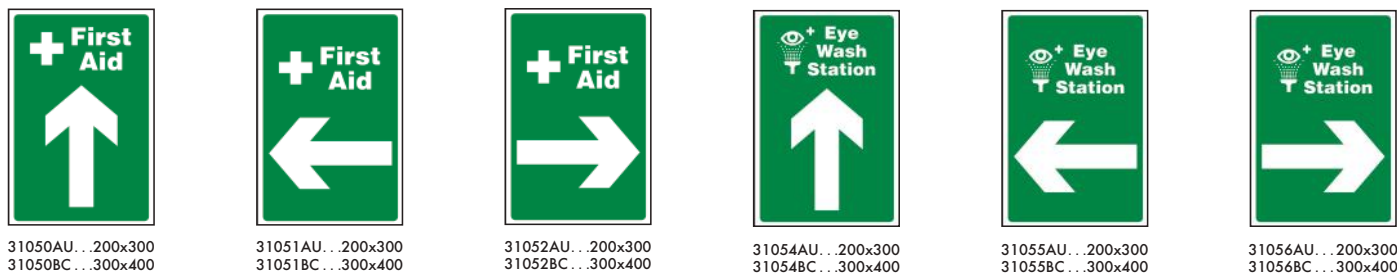

Material Guide:

Self Adhesive Vinyl (S) - gloss material for use on smooth, non-porous surfaces.
Rigid Plastic (R) - 1 mm rigid plastic. Supplied with adhesive tabs. Signs larger than 600x400mm are manufactured in 2mm rigid plastic.

To Order: Specify product code, material & quantity

Size (mm)	Self Adhesive Vinyl					Rigid Plastic				
	1	2-4	5-9	10-19	20+	1	2-4	5-9	10-19	20+
100x100	£1.05	£1.00	£0.90	£0.80	£0.60	£1.30	£1.20	£1.10	£1.05	£1.00
100x150	£1.74	£1.68	£1.63	£1.42	£1.37	£3.00	£2.94	£2.84	£2.79	£2.73
150x150	£2.37	£2.31	£2.26	£2.16	£2.05	£4.15	£4.10	£4.05	£3.99	£3.78
150x200	£2.47	£2.31	£2.16	£2.05	£1.89	£4.68	£4.62	£4.52	£4.41	£4.26
200x150	£2.47	£2.31	£2.16	£2.05	£1.89	£4.68	£4.62	£4.52	£4.41	£4.26
200x300	£4.57	£4.39	£4.05	£3.59	£3.00	£8.09	£7.85	£7.57	£7.39	£6.93
300x100	£2.10	£2.05	£2.00	£1.89	£1.79	£3.10	£3.00	£2.90	£2.70	£2.40
300x200	£4.57	£4.39	£4.05	£3.59	£3.00	£8.09	£7.85	£7.57	£7.39	£6.93
300x400	£6.53	£6.47	£5.43	£5.08	£4.85	£12.08	£11.50	£11.15	£10.63	£10.05
450x150	£2.95	£2.85	£2.75	£2.65	£2.55	£3.75	£3.55	£3.35	£3.10	£2.85

Workplace First Aid Station

Ensure essential first aid information and supplies can be easily located

- Supplied with a choice of HSE or BS8599-1 Compliant First Aid Kits to help your workplace meet the requirements from its first aid needs assessment
- Panels notify when either the first aid kit or accident book are missing and how to reorder new items
- Informative panels provide clear instructions on how to handle major first aid incidents
- Secure accident book holder reduces the risk of the accident book becoming lost or damaged
- Features a first aiders write on sign to detail current first aiders and their locations (non-permanent marker only)
- GDPR Accident book included
- Wall mountable and supplied with wall fixings
- Dimensions (H x W x D): 800 x 450 x 135mm

AS LOW AS
£94.25
PER STATION

Code	Description	First Aid Kit	Price Each		
			1-4	5-9	10+
XY7355	First Aid Station	1-10 Person HSE Compliant Kit	£113.55	£103.35	£94.25
XY7356	First Aid Station	11-20 Person HSE Compliant Kit	£120.35	£107.85	£99.95
XY7357	First Aid Station	21-50 Person HSE Compliant Kit	£141.95	£113.55	£103.35
XY7358	First Aid Station	Small BS8599-1 Compliant Kit	£121.50	£110.15	£99.95
XY7359	First Aid Station	Medium BS8599-1 Compliant Kit	£141.95	£116.95	£105.60
XY7360	First Aid Station	Large BS8599-1 Compliant Kit	£153.30	£120.35	£110.15