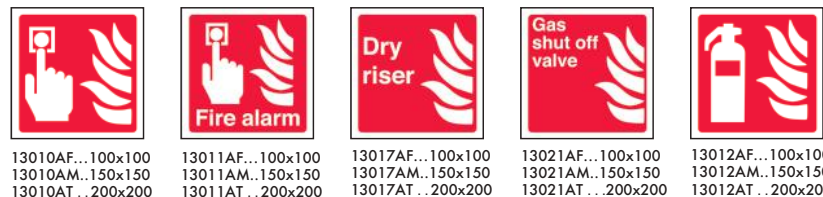

AS LOW AS
60p
EACH

To Order: Specify product code, material & quantity

Size (mm)	Self Adhesive Vinyl					Rigid Plastic				
	1	2-4	5-9	10-19	20+	1	2-4	5-9	10-19	20+
100x100	£1.05	£1.00	£0.90	£0.80	£0.60	£1.30	£1.20	£1.10	£1.05	£1.00
150x150	£2.37	£2.31	£2.26	£2.16	£2.05	£4.15	£4.10	£4.05	£3.99	£3.78
150x200	£2.47	£2.31	£2.16	£2.05	£1.89	£4.68	£4.62	£4.52	£4.41	£4.26
200x150	£2.47	£2.31	£2.16	£2.05	£1.89	£4.68	£4.62	£4.52	£4.41	£4.26
200x200	£2.58	£2.52	£2.47	£2.37	£2.31	£4.89	£4.83	£4.68	£4.57	£4.47
200x300	£4.57	£4.39	£4.05	£3.59	£3.00	£8.09	£7.85	£7.57	£7.39	£6.93
300x100	£2.10	£2.05	£2.00	£1.89	£1.79	£3.10	£3.00	£2.90	£2.70	£2.40
300x200	£4.57	£4.39	£4.05	£3.59	£3.00	£8.09	£7.85	£7.57	£7.39	£6.93
300x400	£6.53	£6.47	£5.43	£5.08	£4.85	£12.08	£11.50	£11.15	£10.63	£10.05
400x300	£6.53	£6.47	£5.43	£5.08	£4.85	£12.08	£11.50	£11.15	£10.63	£10.05
450x150	£2.95	£2.85	£2.75	£2.65	£2.55	£3.75	£3.55	£3.35	£3.10	£2.85

Material Guide:
Self Adhesive Vinyl (S) - gloss material for use on smooth, non-porous surfaces.
Rigid Plastic (R) - 1mm rigid plastic. Supplied with adhesive tabs. Signs larger than 600x400mm are manufactured in 2mm rigid plastic.